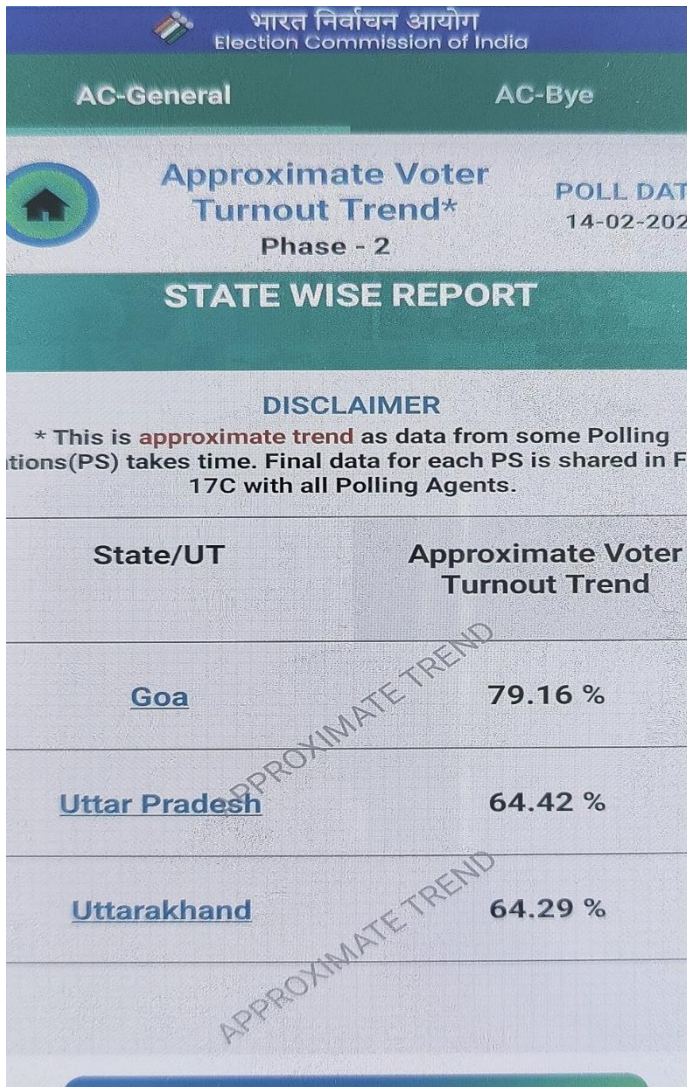

Electoral Data 2022

Data Analysis based on Voter Turnout App of Election Commission as of 6 P.M on February 15, 2022

Note: Data Analysis based on Voter Turnout App of Election Commission as of 6 P.M on February 15, 2022